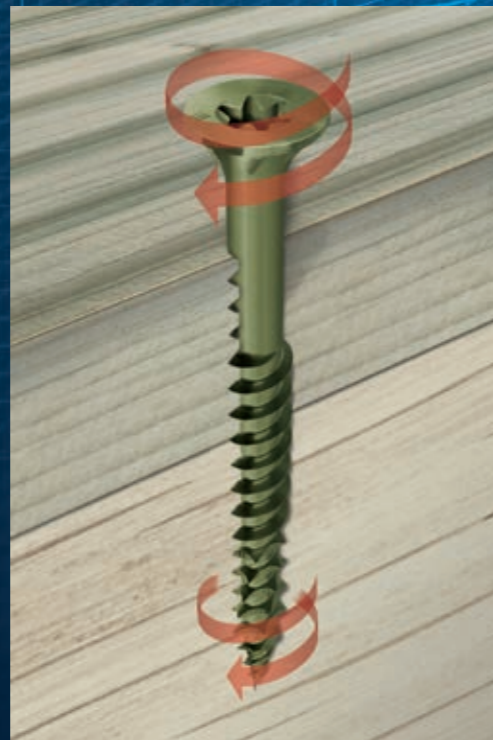

Quick Start

Sharp point for a quick start, rapidly penetrating into all wood types, including hardwood, treated softwood or wood composites.

No Splitting & Low Torque

The patented StarForm™ thread lowers torque and reduces wood splitting.

Long Life Without Staining

High tech StarCoat™ protection extends corrosion resistance in the toughest environments, including ACQ treated timber.

Rapier® StarDeck

The award winning Rapier StarDeck™ is probably the most efficient weather resistant, exterior screw available. The patented StarForm™ thread provides lower drive-in torque, quicker assembly times and exceptional holding power.

With a StarDrive™ recess, partial thread, StarCoat™ finish and sizes from 50mm to 100mm long, the Rapier StarDeck™ is the ultimate fixing for today's exterior timber.

Rapier StarDeck™ offers up to 50% quicker drive-in time, with up to 50% lower torque – without pre-drilling.

Flush Finish

The ribbed countersunk bugle head ensures a flush finish.

Safe

The precision StarDrive™ recess improves grip when using power tools and drives into even the hardest wood, without mechanical damage.