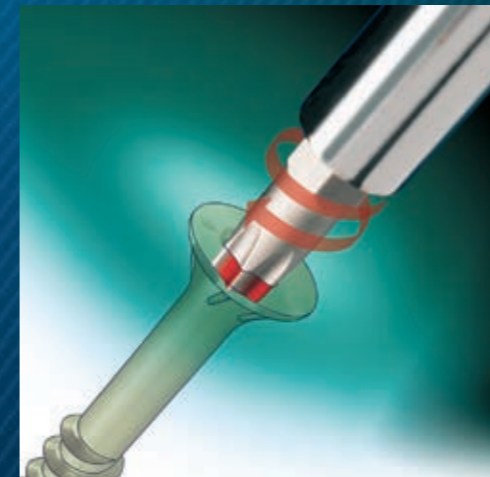

Long Life Without Staining

High tech StarCoat™ protection extends corrosion resistance in the toughest environments, including ACQ treated timber.

Rapier® StarDeck

The award winning Rapier StarDeck™ is probably the most efficient weather resistant, exterior screw available. The patented StarForm™ thread provides lower drive-in torque, quicker assembly times and exceptional holding power.

With a StarDrive™ recess, partial thread, StarCoat™ finish and sizes from 50mm to 100mm long, the Rapier StarDeck™ is the ultimate fixing for today's exterior timber.

Rapier StarDeck™ offers up to 50% quicker drive-in time, with up to 50% lower torque – without pre-drilling.

Flush Finish

The ribbed countersunk bugle head ensures a flush finish.

Safe

The precision StarDrive™ recess improves grip when using power tools and drives into even the hardest wood, without mechanical damage.