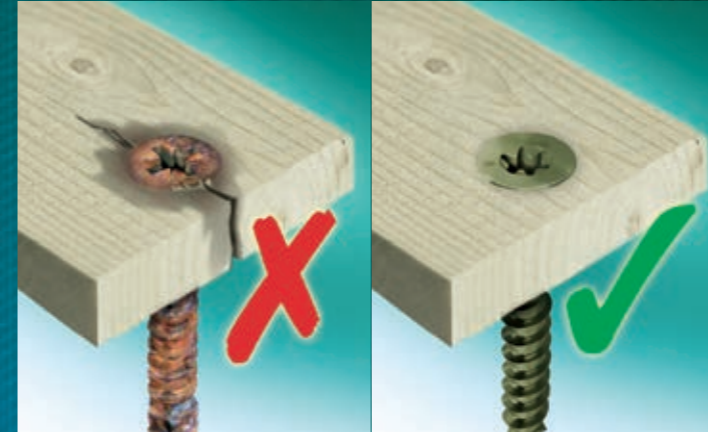

Rapier® StarLok Heavy Duty Wood Screw Range

		LENGTH				
		65	100	150	200	250
DIAMETER	6.3mm	●	●	●	●	●

Black StarCoat™ high tech protection

The Rapier StarLok™ makes landscaping projects with timber faster, easier and stronger.

- No pre-drilling, even with large pressure treated beams.
- Non slip, hex head countersinks itself during installation.
- High tech StarCoat™ protection extends corrosion resistance in the toughest environments, including ACQ treated timber.
- FREE hex driver bit in each box.

Quick Start

Sharp point for a quick start, rapidly penetrating into all wood types, including hardwood, treated softwood or wood composites.

No Splitting & Low Torque

The patented StarForm™ thread lowers torque and reduces wood splitting.

Long Life Without Staining

High tech StarCoat™ protection extends corrosion resistance in the toughest environments, including ACQ treated timber.

Rapier® StarDeck

The award winning Rapier StarDeck™ is probably the most efficient weather resistant, exterior screw available. The patented StarForm™ thread provides lower drive-in torque, quicker assembly times and exceptional holding power.